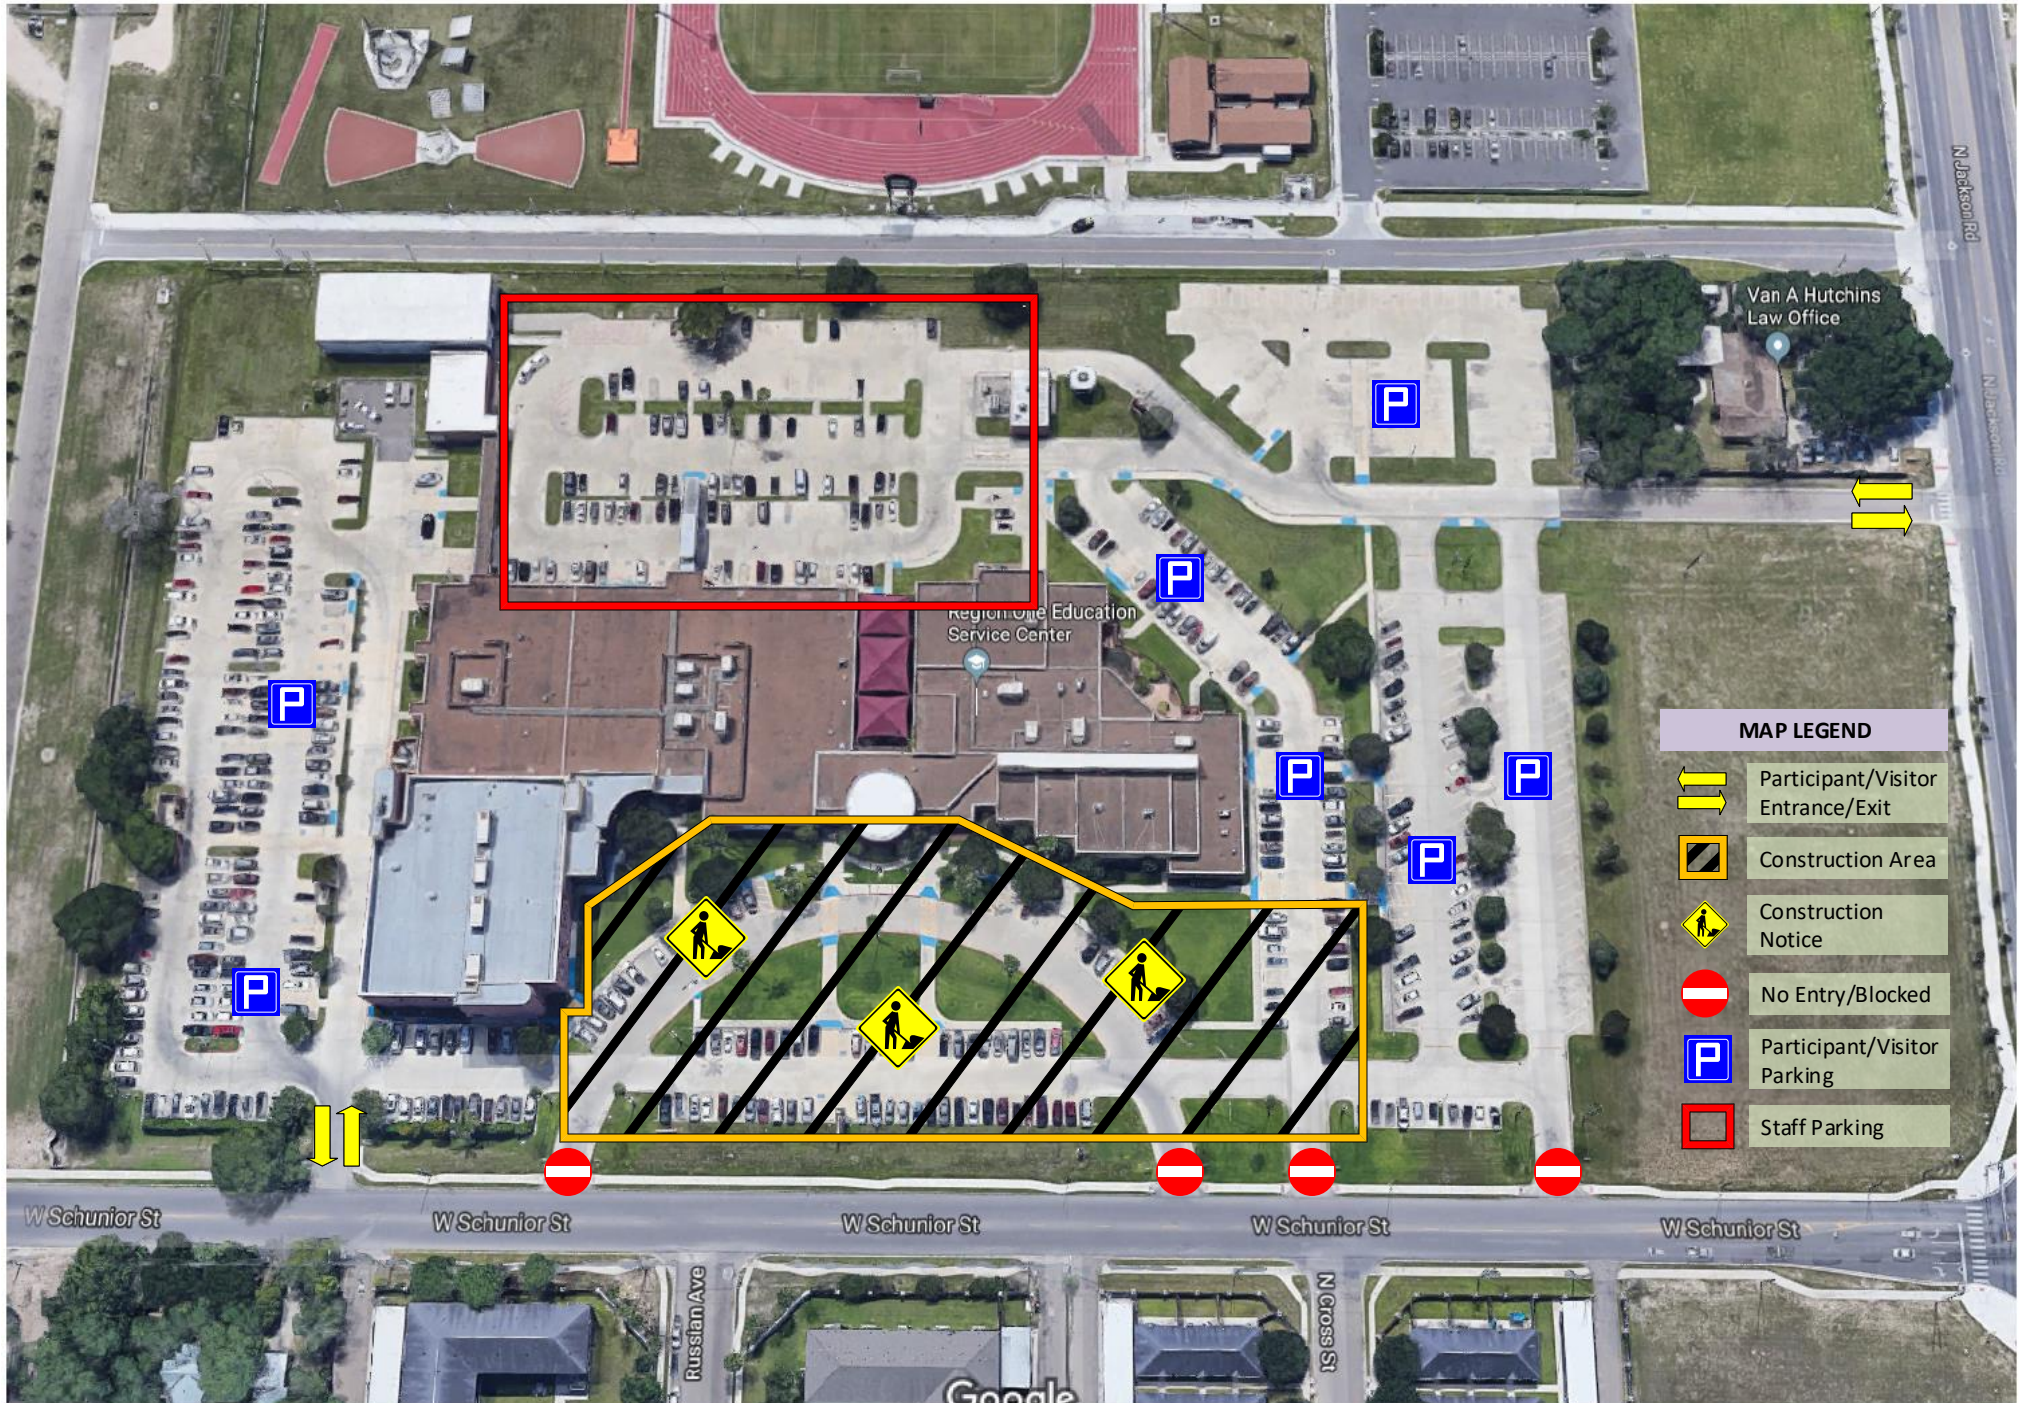

2019-2020 ROESC Edinburg Parking Map - Construction

MAP LEGEND	
	Participant/Visitor Entrance/Exit
	Construction Area
	Construction Notice
	No Entry/Blocked
	Participant/Visitor Parking
	Staff Parking