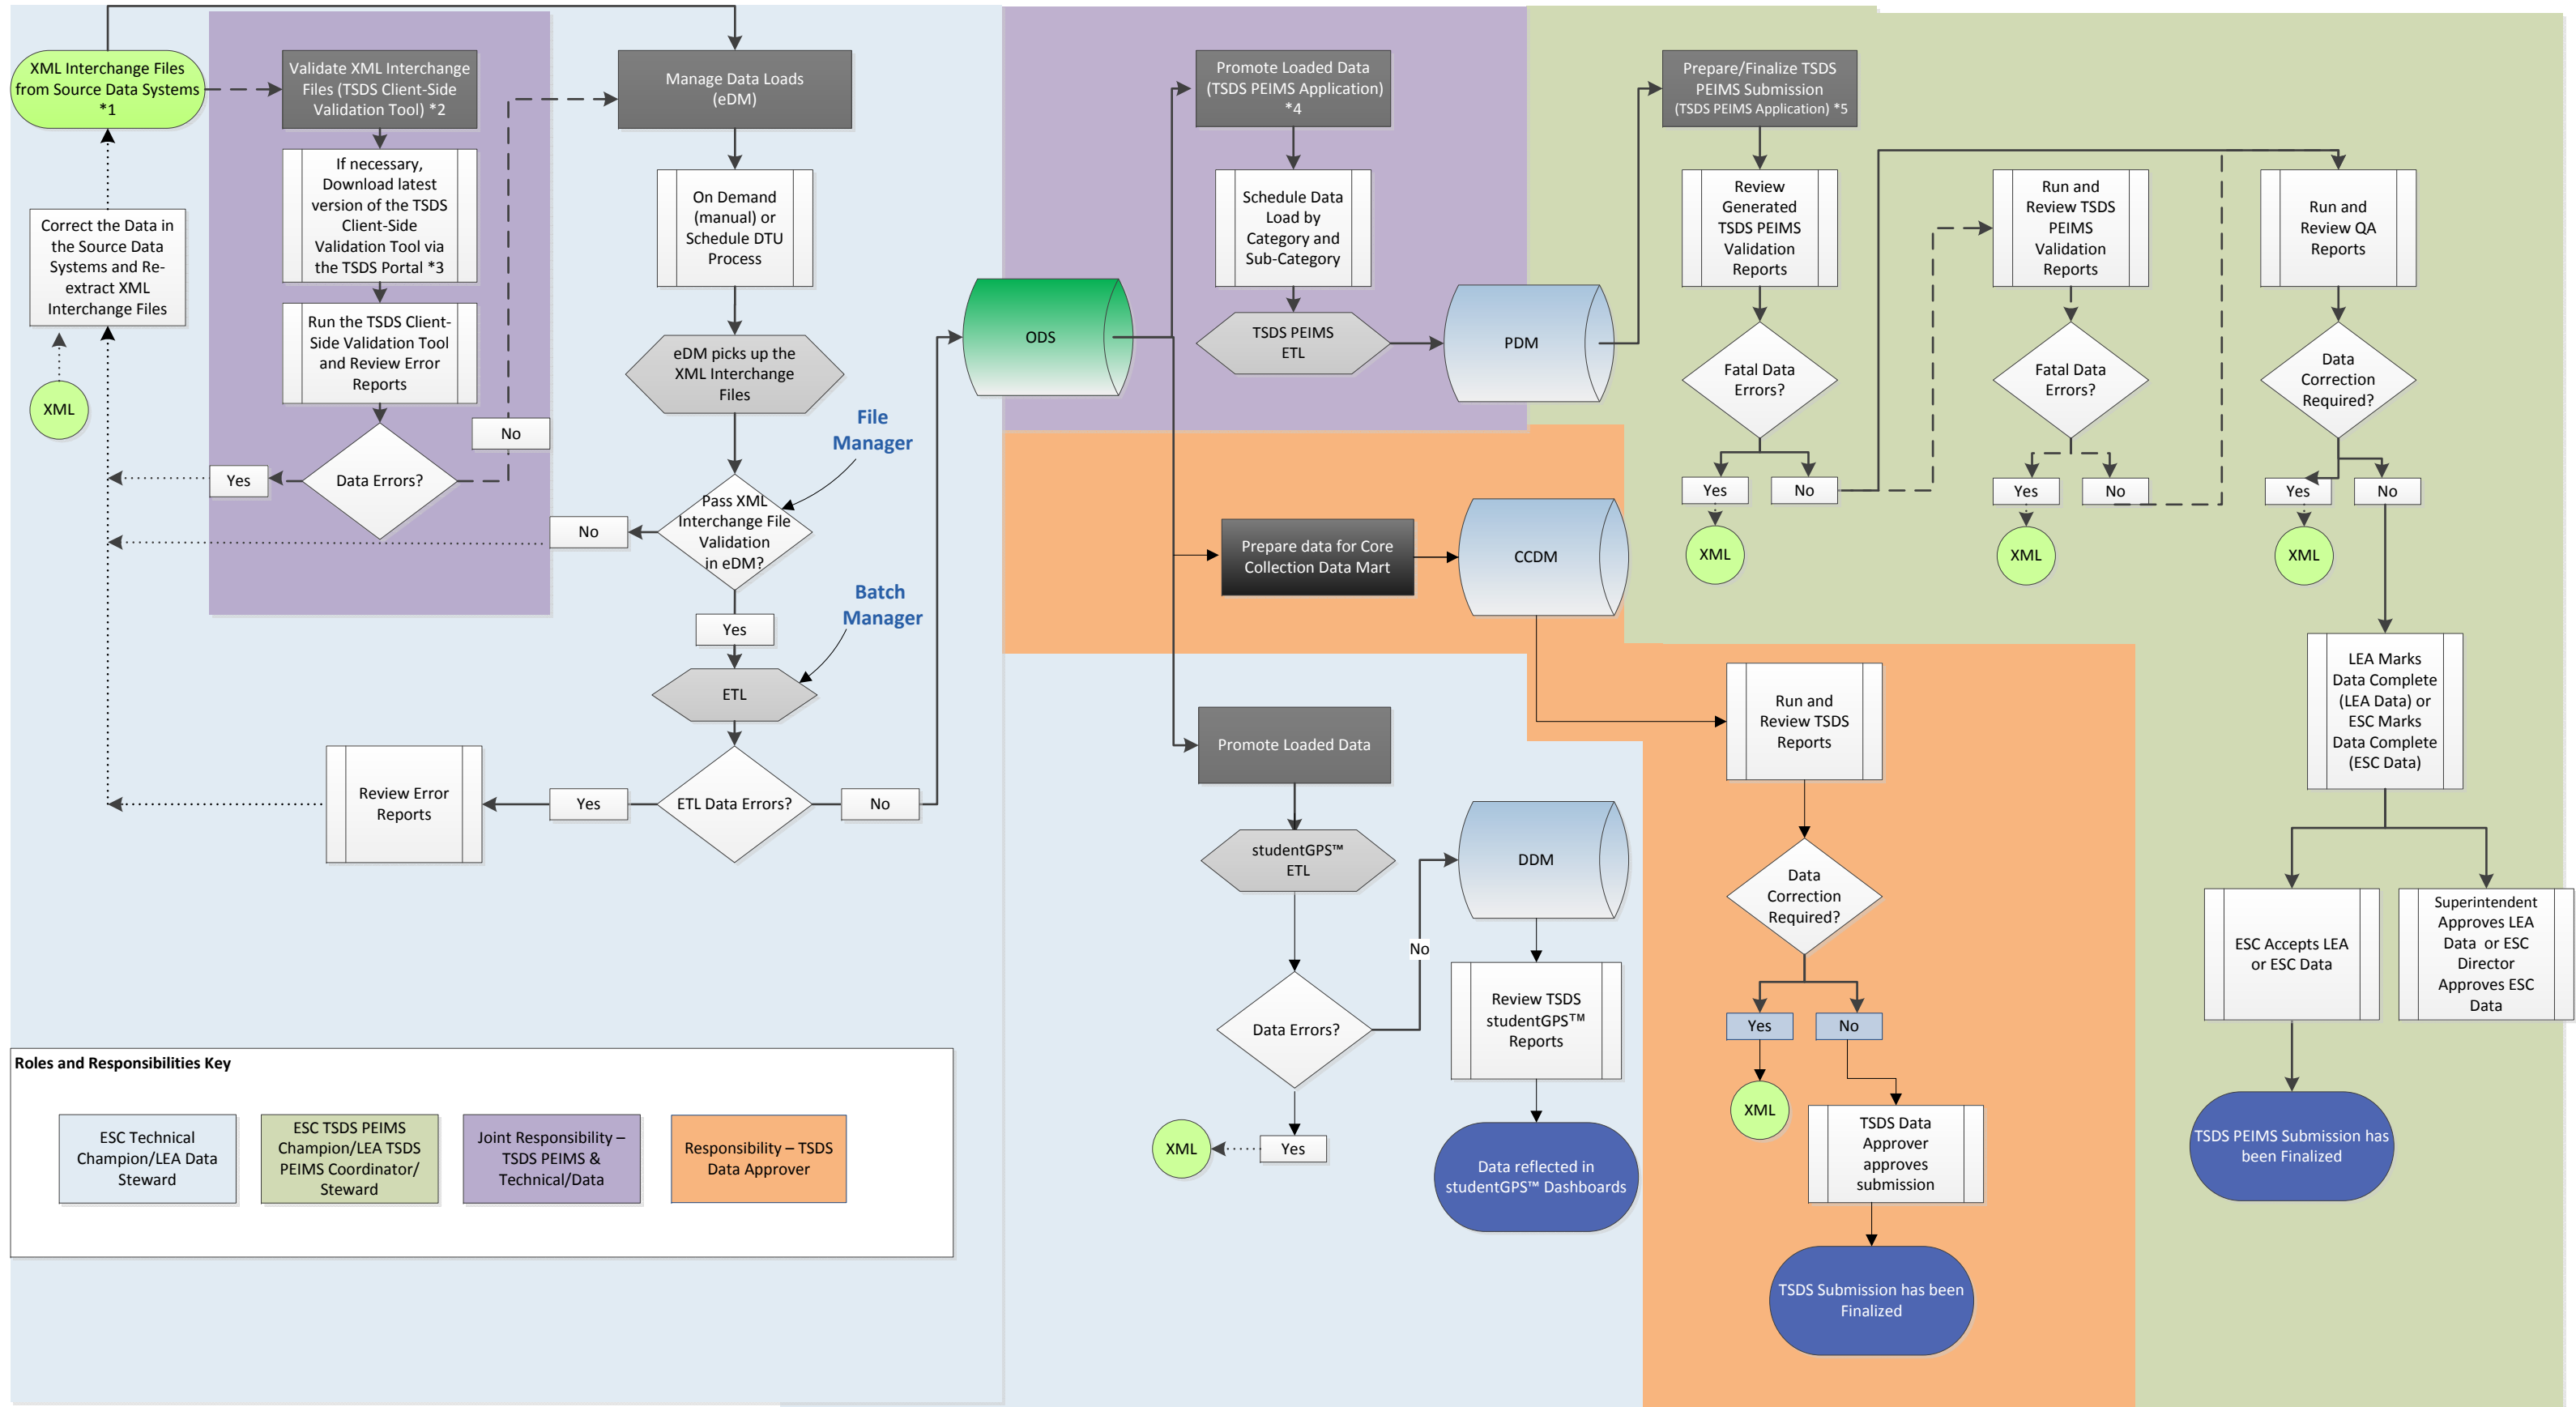

TSDS High Level End User Process Map

Document Number: TSDS-Tech-R001-D001

Roles and Responsibilities Key

ESC Technical Champion/LEA Data Steward	ESC TSDS PEIMS Champion/LEA TSDS PEIMS Coordinator/Steward	Joint Responsibility – TSDS PEIMS & Technical/Data	Responsibility – TSDS Data Approver
---	--	--	-------------------------------------