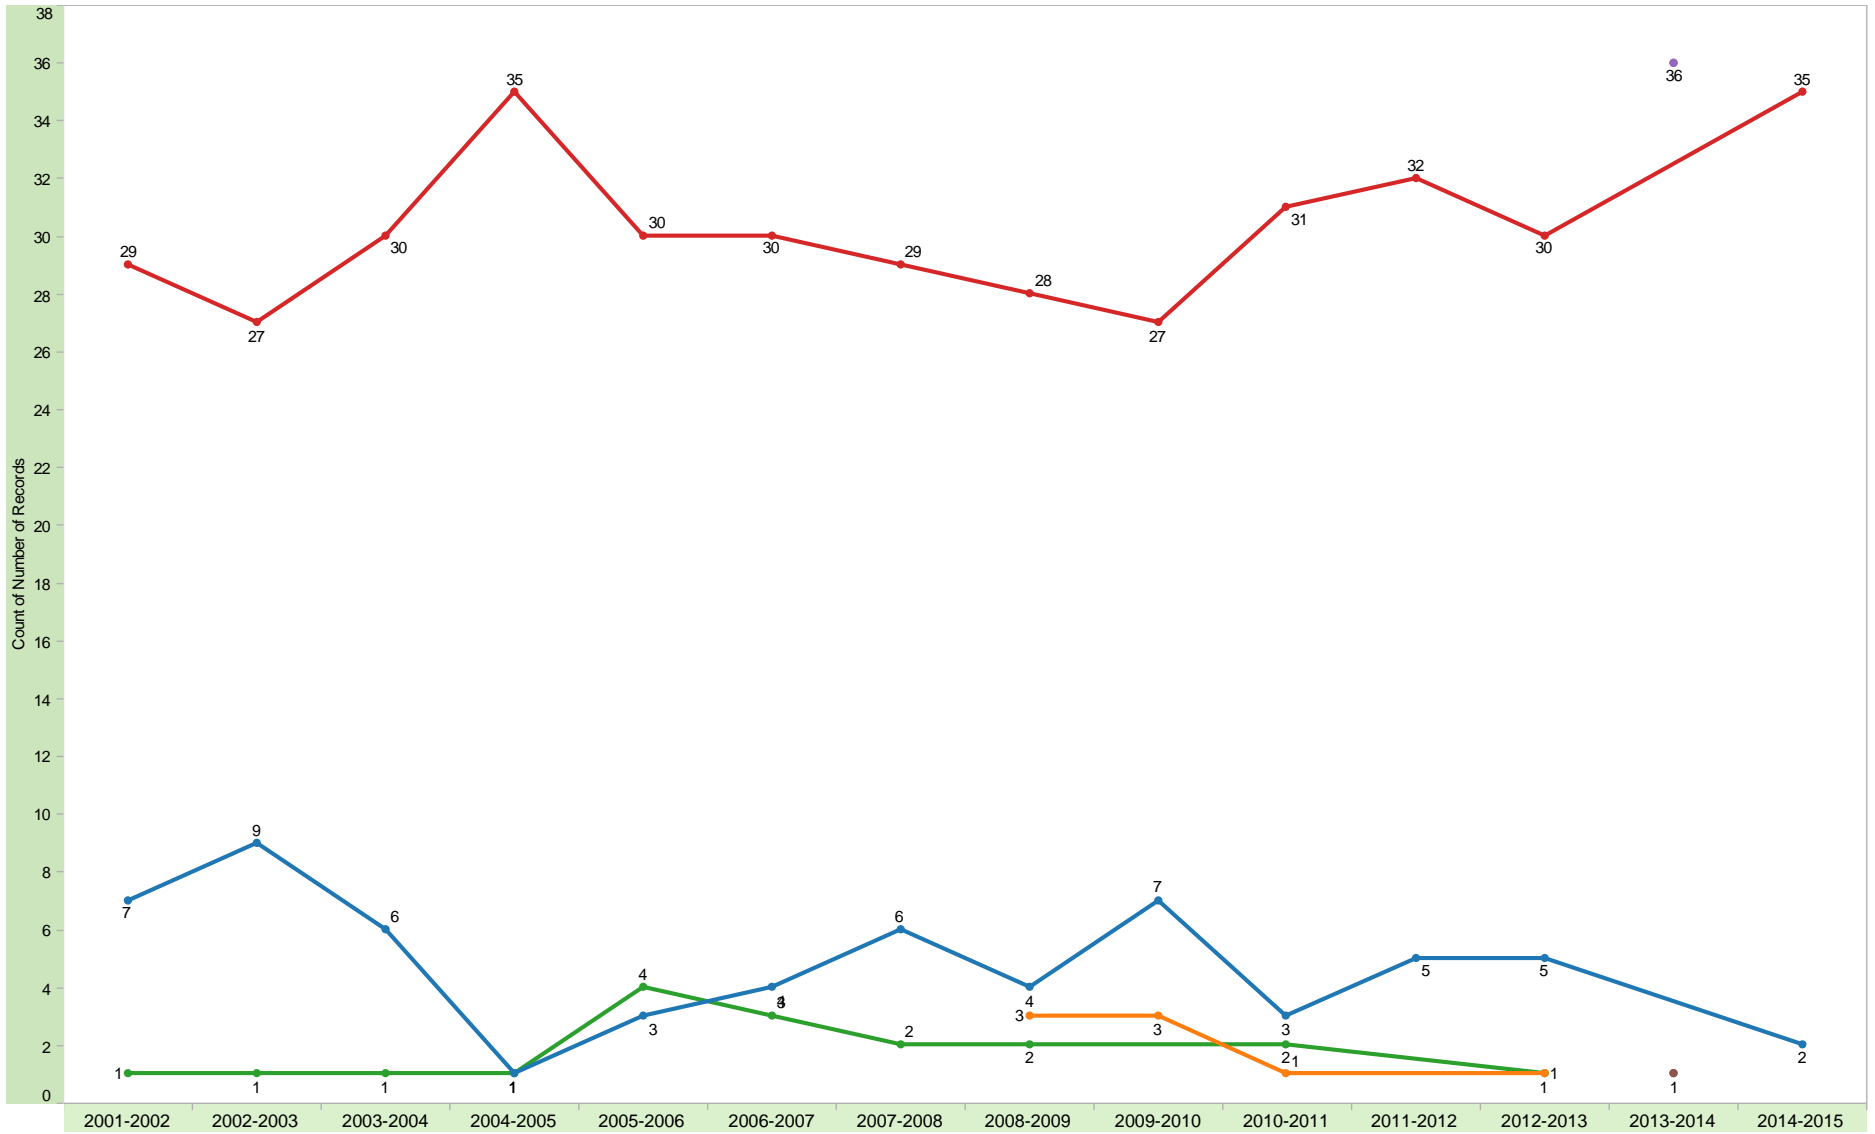

Region One Education Service Center FIRST Ratings Historical Ratings Of Public School Districts

©2014 Region One Education Service Center

- Overall Rating**
- Pass
 - Superior
 - Above Standard
 - Substandard
 - Standard
 - Substandard